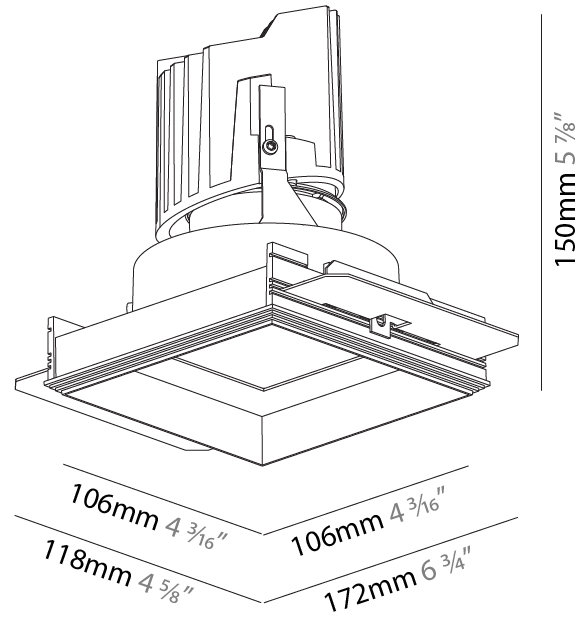

PHYSICAL

Shape: Square
Length (mm): 106
Length (in): 4 ³/₁₆
Width (mm): 106
Width (in): 4 ³/₁₆
Height (mm): 150
Height (in): 5 ⁷/₈
Ceiling Thickness (mm): 10 / 12.5 / 15 / 25
Ceiling Thickness (in): 3/8 or 1/2 or 9/16 or 1
Min. Recessing Depth (mm): 170
Min. Recessing Depth (in): 6 ¹¹/₁₆
Light Distribution: Downlight
Weight (kg): 0.769
Weight (lbs): 1.69
Fixture Finish: SSR / BKV / CWI / CRY / HAB / UFT / ITA / RUA / FTG / MYG / LOD / PUS / FRO / FUP / KIA / POP / BLS / SPG / MEY / GOH / GUM / CHC / COM / ABZ / JAG / OBR / MOS / ROR
Fixture Material: Aluminum Die Cast
Cut-out Measurements: 120mm / 4 3/4" x 120mm / 4 3/4"
Upon Request: Unique Ceiling Thickness

ELECTRICAL

Lamp Type: LED (Zhaga Standard)
Input Wattage (W): 16.5
Total Output Wattage (W): 14.7
Dimming: Dali Dimming
Driver Included: No
Driver Location: Recessed Housing
Driver Type: Constant Current - 120Vac
Driver Class: Class 2
Housing: See Components
Input Voltage (V): 120
Constant Current (MA): 350

LED

Number of LEDs: 1
Max. Delivered Lumen (lm): 770
Nominal Lumen (lm): 1140
CRI: >90 CRI
Lamp Life (hrs): 50000
Upon Request: RGB-W Tunable White Special Color Temperature Special LED

OPTICAL

Reflector*: 20 / 40 / 60
Upon Request: Special Beam Angles

RATINGS AND CERTIFICATIONS

Certified By: Certified for North American Standards

IP rating: IP20
Zaneen Company Inc. © 2024, T 1800-388-3382, F 416-247-9319, www.zaneen.com

PROJECT
TYPE
SPECIFIER
QUANTITY
DATE