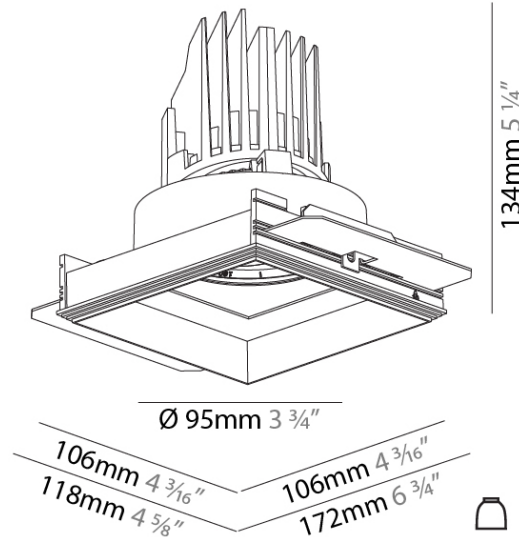

ELECTRICAL
Lamp Type: LED (Zhaga Standard)
Input Wattage (W): 15.5
Total Output Wattage (W): 14.5
Dimming: Tri-Mode (Non-Dimming and Phase Dimming (120Vac only) and 0-10V Dimming)
Driver Included: No
Driver Location: Recessed Housing
Driver Type: Constant Current - Universal
Driver Class: Class 2
Housing: See components
Input Voltage (V): 120 - 277
Constant Current (MA): 500

LED
Number of LEDs: 1
[Color Temperature (°K): 2700 / 3000 / 3500 / 4000](#)
Max. Delivered Lumen (lm): 940 / 980 / 1029 / 1050
Nominal Lumen (lm): 1386 / 1438 / 1511 / 1542
CRI: >90 CRI
Efficiency (%): 87.9 / 88.4 / 87.9
Lamp Life (hrs): 50000
Upon Request: RGB-W Tunable White Special Color Temperature
Special LED

OPTICAL
[Reflector°: 20 / 40 / 60](#)
Adjustability: Rotational 355°; Tilt 30°
Upon Request: Special Beam Angles

Available for international specifications by adding "INT" at the end of the existing Model #. For assistance on 'custom' specifications, contact zteam@zaneen.com.
In a constant effort to supply the best product, we reserve the right to change specifications or materials without notice. The most recent specification sheets are found at zaneen.com
IP rating: IP20