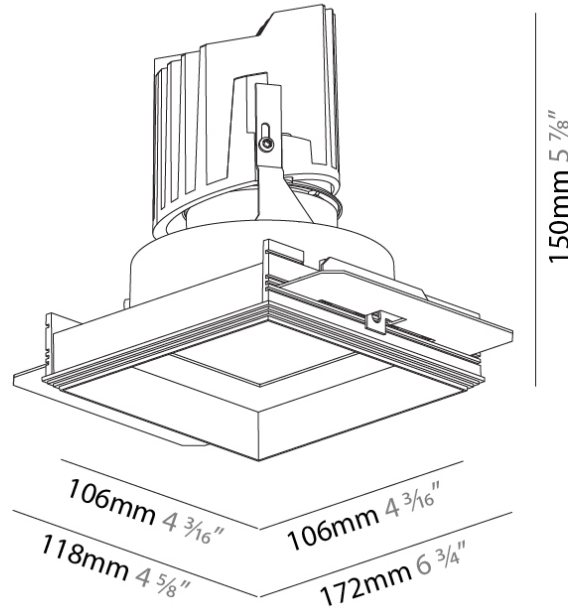

ELECTRICAL

Lamp Type: LED (Zhaga Standard)
Input Wattage (W): 15.5
Total Output Wattage (W): 14.5
Dimming: Tri-Mode (Non-Dimming and Phase Dimming (120Vac only) and 0-10V Dimming)
Driver Included: No
Driver Location: Recessed Housing
Driver Type: Constant Current - Universal
Driver Class: Class 2
Housing: See components
Input Voltage (V): 120 - 277
Constant Current (MA): 500

LED

Number of LEDs: 1
Color Temperature (°K): 2700 / 3000 / 3500 / 4000
Max. Delivered Lumen (lm): 940 / 980 / 1029 / 1050
Nominal Lumen (lm): 1386 / 1438 / 1511 / 1542
CRI: >90 CRI
Efficiency (%): 87.9 / 88.4 / 87.9
Lamp Life (hrs): 50000
Upon Request: RGB-W Tunable White Special Color Temperature Special LED

OPTICAL

Reflector: 20 / 40 / 60
Upon Request: Special Beam Angles

RATINGS AND CERTIFICATIONS

382, F 416-247-9319, www.zaneen.com
Certificate of Origin for North American Standards
IP rating: IP20