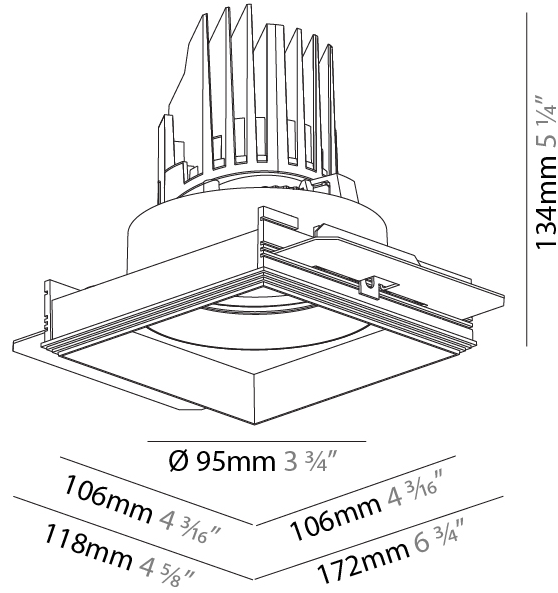

ELECTRICAL

Lamp Type: LED (Zhaga Standard)
Input Wattage (W): 16.5
Total Output Wattage (W): 14.7
Dimming: Dali Dimming
Driver Included: No
Driver Location: Recessed Housing
Driver Type: Constant Current - 120Vac
Driver Class: Class 2
Housing: See Components
Input Voltage (V): 120
Constant Current (MA): 350

LED

Number of LEDs: 1
Max. Delivered Lumen (lm): 770
Nominal Lumen (lm): 1140
CRI: >90 CRI
Lamp Life (hrs): 50000
Upon Request: RGB-W Tunable White Special Color Temperature Special LED

OPTICAL

Reflector°: 20 / 40 / 60
Adjustability: Rotational 355°; Tilt 30°
Upon Request: Special Beam Angles

RATINGS AND CERTIFICATIONS

Certified By: Certified for North American Standards
Zaneen Lighting Inc. © 2024, Phone: 588-3387, Fax: 247-9319, www.zaneen.com

For international specifications by adding 'INT' at the end of the existing Model #. For assistance on 'custom' specifications, contact zteam@zaneen.com.
In a constant effort to supply the best product, we reserve the right to change specifications or materials without notice. The most recent specification sheets are found at zaneen.com