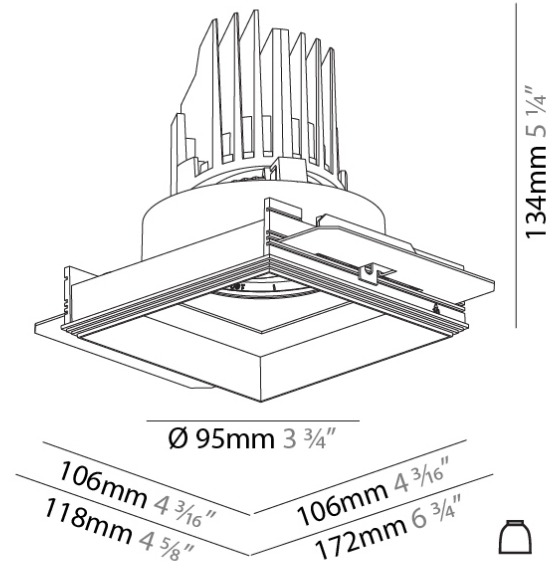

Cut-out Measurements: 120mm / 4 3/4" x 120mm / 4 3/4"
Upon Request: Unique Ceiling Thickness

ELECTRICAL

Lamp Type: LED (Zhaga Standard)
Input Wattage (W): 16.5
Total Output Wattage (W): 14.7
Dimming: Dali Dimming
Driver Included: No
Driver Location: Recessed Housing
Driver Type: Constant Current - 120Vac
Driver Class: Class 2
Housing: See Components
Input Voltage (V): 120
Constant Current (MA): 350

LED

Number of LEDs: 1
Max. Delivered Lumen (lm): 770
Nominal Lumen (lm): 1140
CRI: >90 CRI
Lamp Life (hrs): 50000
Upon Request: RGB-W Tunable White Special Color Temperature Special LED

OPTICAL

Reflector: 20 / 40 / 60
Adjustability: Rotational 355°; Tilt 30°
Upon Request: Special Beam Angles

RATINGS AND CERTIFICATIONS

UL Listed, ETL Listed, CE, FCC, RoHS, Energy Star, AIAA, IESNA, and other standards. For assistance on 'custom' specifications, contact zteam@zaneen.com. In a constant effort to supply the best product, we reserve the right to change specifications or materials without notice. The most recent specification sheets are found at zaneen.com