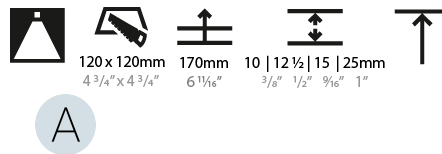

PHYSICAL

Shape: Square
Length (mm): 106
Length (in): 4 ³/₁₆
Width (mm): 106
Width (in): 4 ³/₁₆
Height (mm): 150
Height (in): 5 ⁷/₈
Ceiling Thickness (mm): 10 / 12.5 / 15 / 25
Ceiling Thickness (in): 3/8 or 1/2 or 9/16 or 1
Min. Recessing Depth (mm): 170
Min. Recessing Depth (in): 6 ¹¹/₁₆
Light Distribution: Downlight
Weight (kg): 0.769
Weight (lbs): 1.69
Fixture Finish: SSR / BKV / CWI / CRY / HAB / UFT / ITA / RUA / FTG / MYG / LOD / PUS / FRO / FUP / KIA / POP / BLS / SPG / MEY / GOH / GUM / CHC / COM / ABZ / JAG / OBR / MOS / ROR
Fixture Material: Aluminum Die Cast
Cut-out Measurements: 120mm / 4 3/4" x 120mm / 4 3/4"
Upon Request: Unique Ceiling Thickness

ELECTRICAL

Lamp Type: LED (Zhaga Standard)
Input Wattage (W): 16.5
Total Output Wattage (W): 14.7
Dimming: Dali Dimming
Driver Included: No
Driver Location: Recessed Housing
Driver Type: Constant Current - 120Vac
Driver Class: Class 2
Housing: See Components
Input Voltage (V): 120
Constant Current (MA): 350

LED

Number of LEDs: 1
Max. Delivered Lumen (lm): 770
Nominal Lumen (lm): 1140
CRI: >90 CRI
Lamp Life (hrs): 50000
Upon Request: RGB-W Tunable White Special Color Temperature Special LED

OPTICAL

Reflector*: 20 / 40 / 60
Upon Request: Special Beam Angles

RATINGS AND CERTIFICATIONS

Certified By: Certified for North American Standards

IP rating: IP20
Zaneen Company Inc. © 2024, T 1800-388-3382, F 416-247-9319, www.zaneen.com

PROJECT
TYPE
SPECIFIER
QUANTITY
DATE