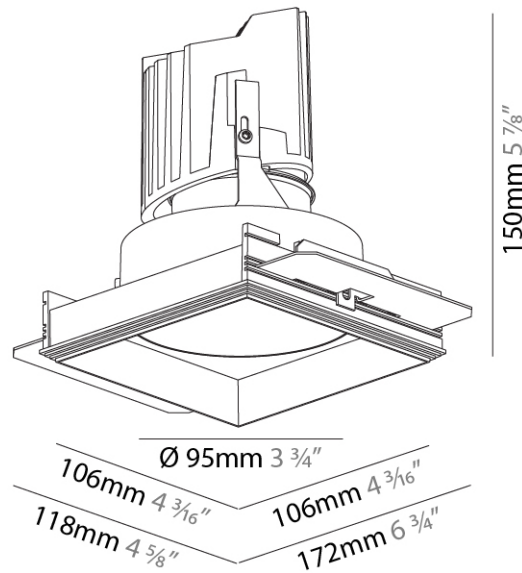

PHYSICAL

Shape: Square
Diameter (mm): 95
Diameter (in): 3 3/4
Length (mm): 106
Length (in): 4 3/16
Width (mm): 106
Width (in): 4 3/16
Depth (mm): 150
Depth (in): 5 7/8
Ceiling Thickness (mm): 10 / 12.5 / 15 / 25
Ceiling Thickness (in): 3/8 or 1/2 or 9/16 or 1
Min. Recessing Depth (mm): 170
Min. Recessing Depth (in): 6 11/16
Light Distribution: Downlight
Weight (kg): 0.705
Weight (lbs): 1.55
Fixture Finish: SSR / BKV / CWI / CRY / HAB / UFT / ITA / RUA / FTG / MYG / LOD / PUS / FRO / FUP / KIA / POP / BLS / SPG / MEY / GOH / GUM / CHC / COM / ABZ / JAG / OBR / MOS / ROR
Fixture Material: Aluminum Die Cast
Cut-out Measurements: 120mm / 4 3/4" x 120mm / 4 3/4"
Upon Request: Unique Ceiling Thickness

ELECTRICAL

Lamp Type: LED (Zhaga Standard)
Input Wattage (W): 15.5
Total Output Wattage (W): 14.5
Dimming: Tri-Mode (Non-Dimming and Phase Dimming (120Vac only) and 0-10V Dimming)
Driver Included: No
Driver Location: Recessed Housing
Driver Type: Constant Current - Universal
Driver Class: Class 2
Housing: See components
Input Voltage (V): 120 - 277
Constant Current (MA): 500

LED

Number of LEDs: 1
Color Temperature (°K): 2700 / 3000 / 3500 / 4000
Max. Delivered Lumen (lm): 940 / 980 / 1029 / 1050
Nominal Lumen (lm): 1386 / 1438 / 1511 / 1542
CRI: >90 CRI
Efficiency (%): 87.9 / 88.4 / 87.9
Lamp Life (hrs): 50000
Upon Request: RGB-W Tunable White Special Color Temperature Special LED

OPTICAL

Reflector*: 20 / 40 / 60
Upon Request: Special Beam Angles

RATINGS AND CERTIFICATIONS © 2024 ZANEEN INC. 188-3382, F 416-247-9319, www.zaneen.com

Available for international specifications by adding 'INT' at the end of the existing Model #. For assistance on 'custom' specifications, contact zteam@zaneen.com. In a constant effort to supply the best product, we reserve the right to change specifications or materials without notice. The most recent specification sheets are found at zaneen.com IP rating: IP20