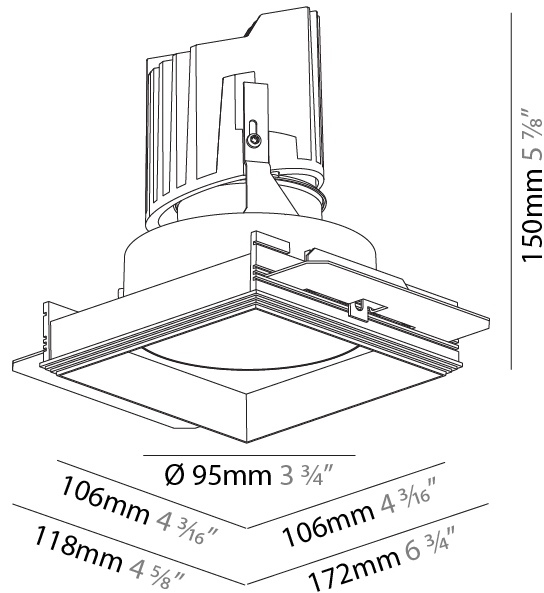

ELECTRICAL

Lamp Type: LED (Zhaga Standard)
Input Wattage (W): 16.5
Total Output Wattage (W): 14.7
Dimming: Dali Dimming
Driver Included: No
Driver Location: Recessed Housing
Driver Type: Constant Current - 120Vac
Driver Class: Class 2
Housing: See Components
Input Voltage (V): 120
Constant Current (MA): 350

LED

Number of LEDs: 1
Color Temperature (°K): Warm Dim
Max. Delivered Lumen (lm): 770
Nominal Lumen (lm): 1140
CRI: >90 CRI
Lamp Life (hrs): 50000
Upon Request: RGB-W Tunable White Special Color Temperature Special LED

OPTICAL

Reflector: 20 / 40 / 60
Upon Request: Special Beam Angles

RATINGS AND CERTIFICATIONS

Certified By: Certified for North American Standards
In a constant effort to supply the best product, we reserve the right to change specifications or materials without notice. The most recent specification sheets are found at zaneen.com

PROJECT
TYPE
SPECIFIER
QUANTITY
DATE